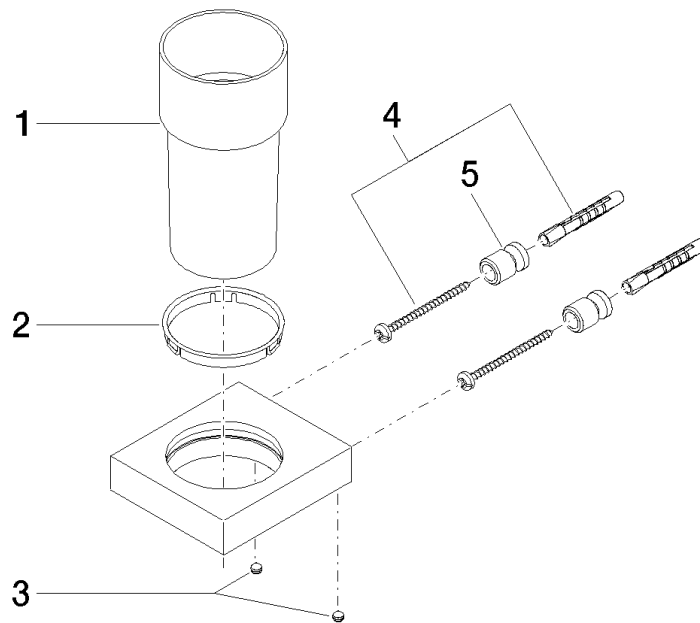

**Tumbler holder wall model - Chrome**

MEM

83 400 780

- crystal glass
- width 75mm
- height 118 mm
- 85mm projection

Fits: MEM, CL.1, CYO

	Chrome	83 400 780-00
	Brushed Platinum	83 400 780-06
	Platinum	83 400 780-08
	Dark Chrome	83 400 780-19
	Brushed Durabronze (23kt Gold)	83 400 780-28
	Brushed Champagne (22kt Gold)	83 400 780-46
	Champagne (22kt Gold)	83 400 780-47
	Brushed Dark Platinum	83 400 780-99

83 400 780

mm [inches]

83 400 780

Parts for other finishes can be found here: Brushed Platinum

### Spare parts list

No.	Item Number	Name	Quantity used	Delivery time
1	90 90 00 008 00 84	glass	1	2
2	08 28 10 500 91	ring	1	2
3	09 31 11 148 90	pin	2	2
4	05 17 20 726 02 90	fixing set	2	2
5	08 17 20 726 90	holder	2	2