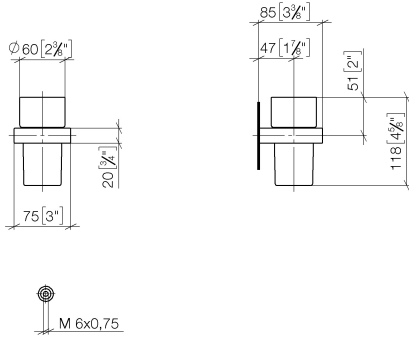

**Tumbler holder wall model - Chrome**

MEM

83 400 780

- crystal glass
- width 75mm
- height 118 mm
- 85mm projection

Fits: MEM, CL.1, CYO

	Chrome	83 400 780-00
	Brushed Platinum	83 400 780-06
	Platinum	83 400 780-08
	Dark Chrome	83 400 780-19
	Brushed Durabronze (23kt Gold)	83 400 780-28
	Brushed Champagne (22kt Gold)	83 400 780-46
	Champagne (22kt Gold)	83 400 780-47
	Brushed Dark Platinum	83 400 780-99

83 400 780

mm [inches]

83 400 780

Parts for other finishes can be found here: Brushed Platinum

### Spare parts list

No.	Item Number	Name	Quantity used	Delivery time
1	90 90 00 008 00 84	glass	1	2
2	08 28 10 500 91	ring	1	2
3	09 31 11 148 90	pin	2	2
4	05 17 20 726 02 90	fixing set	2	2
5	08 17 20 726 90	holder	2	2